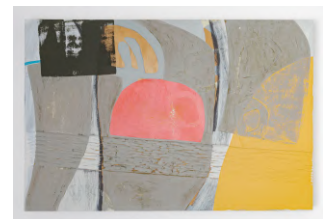

9. 5am fog horn and birdsong, 2019

60.5 x 91cm (acrylic and enamel on plywood)

£1,320