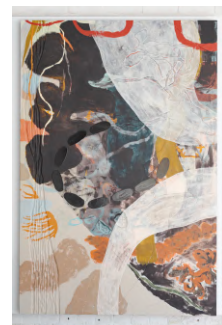

KITTY HILLIER

26. A world underneath, 2020

47 x 36cm (oak gall ink on paper, framed)

£250

27. Amorphous bird fish, 2019

28.5 x 28.5cm (acrylic, paper and glue, framed)

£195

28. We all start joyful, 2019