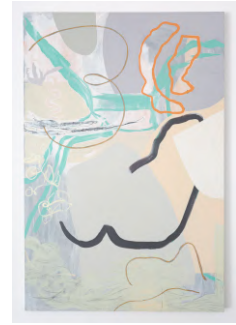

60 x 40cm (acrylic on plywood)

£795

KITTY HILLIER

11. All your curves and edges, 2018  
183 x 122cm (acrylic and enamel on plywood)  
£2,495

12. Echo, 2019  
28.5 x 28.5cm (acrylic, paper and glue, framed)  
£195