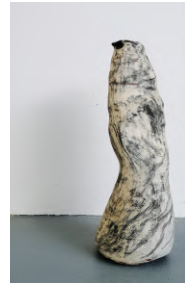

£420

41 l. Large blushed black vessel

approx. 25 x 24cm

(terracotta clay, black slip and glaze)

£760

41 m. Very tall vessel and Very wide vessel

approx. 54 x 26cm and 41 x 35cm

(terracotta clay, slips and glaze)

£895 each

41 n. Tall white on black vessel

approx. 33 x 25cm

(terracotta clay, black and white slip, glaze)

£760

KITTY HILLIER

41 o. Tall white on black vessel  
approx. 39 x 15cm  
(terracotta clay, black, white, red slips, glaze)  
£780