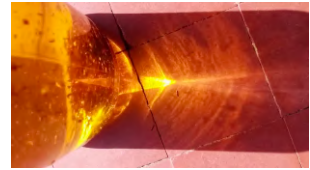

KITTY HILLIER

31. Infusion, 2020

(film) by Kyra Norman and Kitty Hillier via Forced Collaboration